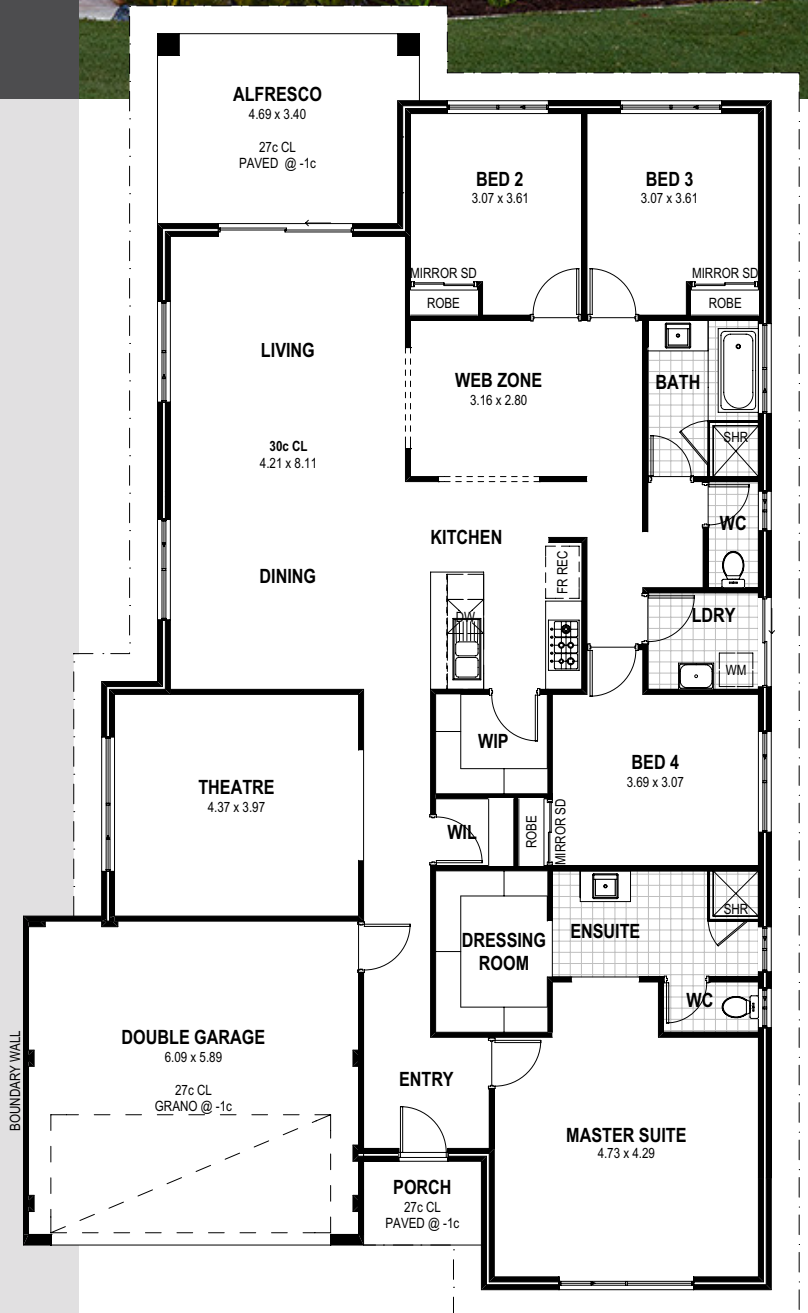

15m

Welcome to The Meuse

\$

4 2 2

Inclusions

House & Land Specialist

For full T&C's visit b1homes.com.au/terms-conditions/
Please note images are for illustrative purposes only.
BC14299